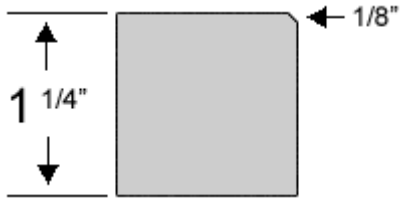

**OGEE Edge**

**1/8" EASED EDGE (PENCIL)**

**Full Bull Nose**

**1/4" Bevel Edge**

**1/2" Round Edge**